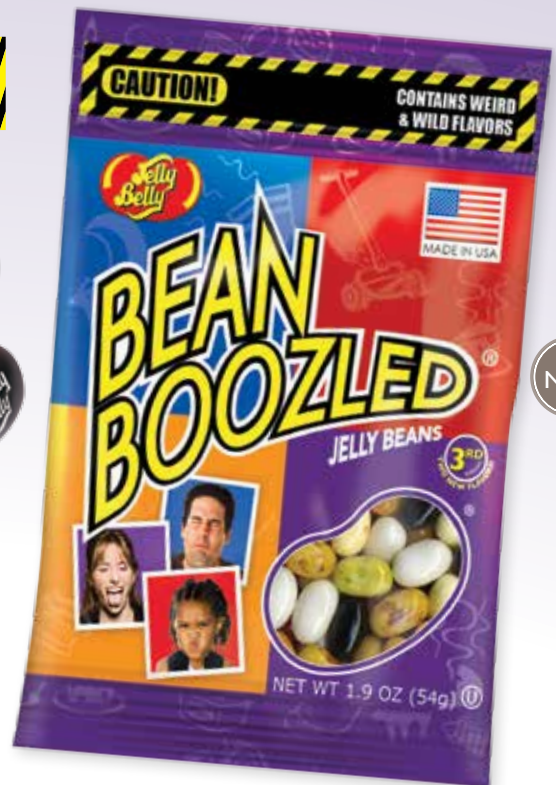

JELLY BELLY® LOLLIBEANS®

-  Berry Blue
-  Bubble Gum
-  Cotton Candy
-  Green Apple
-  Root Beer
-  Sizzling Cinnamon
-  Tangerine
-  Top Banana
-  Watermelon
-  Very Cherry

Drive your lollipop sales with Jelly Belly LolliBeans, fun and unique bean-shaped lollipops in ten, tantalizing true-to-life flavors. No lollipop or Jelly Belly fan can resist!

Jelly Belly® LolliBeans®
Item # 46100
96/1 oz. LolliBeans®

Jelly Belly® LolliBeans® Countertop Display

- Item # 88042
- Holds 80 pops
 - Dimensions: 17" tall, 7" diameter

Jelly Belly® LolliBeans® Floor Stand Display

- Item # 88134 • 1 unit
- Holds two cases of LolliBeans® - 192 pops
 - Dimensions: 13"w x 13"d x 69"h

BEAN BOOZLED®

JELLY BEANS

Feed the Frenzy.
Feed the Fans!

CAUTION
CONTAINS
WEIRD & WILD FLAVORS

NEW

BeanBoozled® Jelly Beans

BeanBoozled® is HOT! Customers can't get enough of BeanBoozled, our mix of weird and wild flavors paired with look-alike "good" flavors. Check out the internet sensation on YouTube where you will find hundreds of thousands of BeanBoozled Challenge videos, some with over 3 million views!