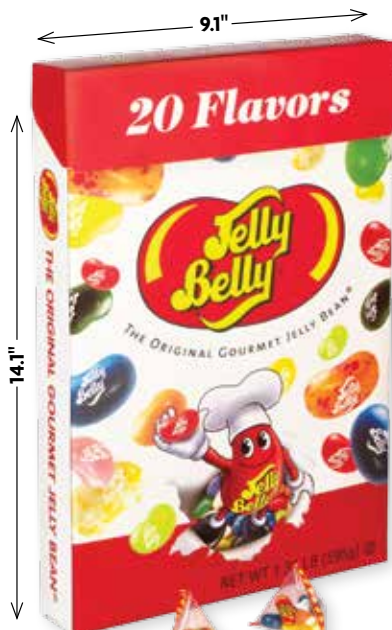

# BOXES

4.25 oz. 10-Flavor  
Jelly Belly® Gift Box  
Item # 64810 • 12 boxes

4.25 oz. 5-Flavor  
Jelly Belly® Sours Gift Box  
Item # 64758 • 12 boxes

21 oz. 50-Flavor Jelly Belly® Gift Box  
Item # 64793 • 6 boxes

4.25 oz. 10-Flavor Jelly Belly®  
Sugar-Free Gift Box  
Item # 64812 • 12 boxes

**WARNING:** CONSUMPTION OF SUGAR-FREE PRODUCTS MAY CAUSE STOMACH DISCOMFORT AND/OR LAXATIVE EFFECT.

8.5 oz. 20-Flavor  
Jelly Belly® Gift Box  
Item # 64830 • 10 boxes

## Merchandises 2 Ways!

Every Jelly Belly lovers' dream come true! A JUMBO size box of Jelly Belly jelly beans! Display horizontally as a jumbo theater box. Or flip it over and display vertically as a jumbo size flip-top box! Each box is packed with 75 .28 oz bags of 20 kid-friendly flavors (1.31 POUNDS of jelly beans!). This is a gift that says WOW!