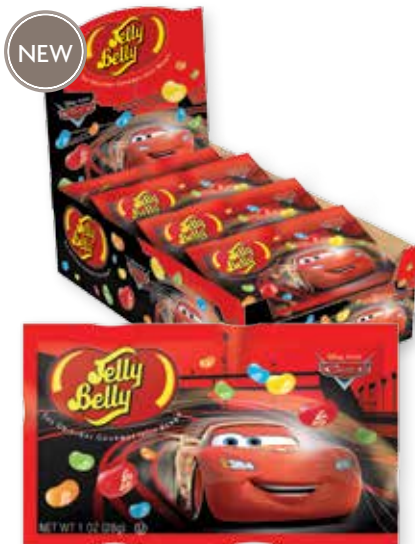

1 oz. Hello Kitty® Bean-Shaped Candy Dish
with Favorites Flavors
Item # 62118 • 8 dishes

1.5 oz. Hello Kitty® Jelly Belly® Bean Tin
with Favorites Flavors
Item # 62033 • 2/12 ct. caddies

1.4 oz. Hello Kitty® Large Candy Dish
with 20 Assorted Flavors
Item # 91211 • 6 dishes

Jelly Belly® Curve Rack
Item # 88168 • 1 unit (and # 1AC1073)
See page 47 for details

Party favors...and just for fun!

New Jelly Belly impulse purchase bags have something for everyone! Mix and match from a dazzling array of world-famous characters coupled with delicious Jelly Belly jelly beans. Perfect for party favors, stocking stuffers, basket builders...and just for fun!

1 oz. Hello Kitty®
Item # 72523 • 24 ct. caddy

1 oz. Disney® Frozen
Item # 72493 • 24 ct. mixed caddy

1 oz. Disney® Princess
Item # 72513 • 24 ct. caddy

© & TM Lucasfilm Ltd.

1 oz. Star Wars™
Item # 72494 • 24 ct. mixed caddy

1 oz. Disney® / Pixar Cars
Item # 72524 • 24 ct. caddy

1 oz. Disney® Mickey & Minnie
Mickey • Item # 72522 • 24 ct. caddy
Minnie • Item # 72521 • 24 ct. caddy

Make a Wish...Happy Birthday!

314 million birthdays per year in the U.S. And what better way to wish happy birthday: a fun ceramic birthday cake candy dish complete with Jelly Belly Birthday Cake flavor jelly beans!