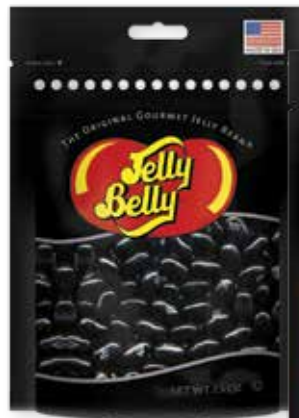

JELLY BELLY® PARTY COLLECTION ~ 12 Party Bags per case

Create your own "bulk in a bag" display using the Jelly Belly Curve and new Party Collection bags to create an easy-to-shop display of colors and flavors.

7.5 oz. Bubble Gum
Item # 62601

7.5 oz. Cotton Candy
Item # 62602

7.5 oz. Berry Blue
Item # 62604

7.5 oz. Licorice
Item # 62609

7.5 oz. Tangerine
Item # 62608

7.5 oz. Blueberry
Item # 62605

7.5 oz. Assorted
Item # 62611

7.5 oz. Coconut
Item # 62600

7.5 oz. Green Apple
Item # 62607

7.5 oz. Very Cherry
Item # 62603

7.5 oz. Lemon
Item # 62610

JELLY BELLY® PARTY COLLECTION

NEW

21 Reasons to Party!

Offer your customers a dazzling palette of colors and flavors to satisfy every celebration! These new bags are perfect for parties, decorating, craft projects and more. Mix and match from 11 top-selling Jelly Belly flavors and 10 Jewel Collection bags.

7.5 oz. Jewel Orange
Item # 62617

7.5 oz. Jewel Cream Soda
Item # 62616

7.5 oz. Jewel Blueberry
Item # 62613

7.5 oz. Jewel Sour Apple
Item # 62618

TWO NEW FLAVORS!

7.5 oz. Jewel Grape Soda
Item # 62620

7.5 oz. Jewel Ginger Ale
Item # 62621