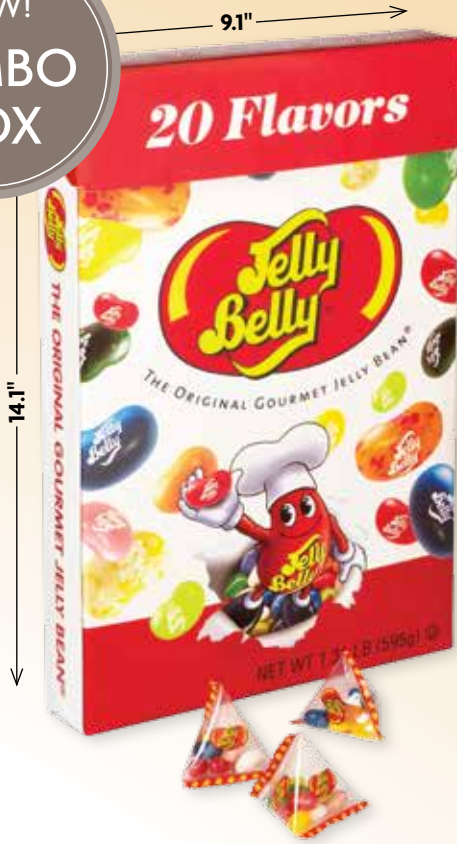

8.5 oz. 20-Flavor  
Jelly Belly® Ultra Gift Box  
Item # 64840 • 10 boxes

NEW

4.15 oz. Jelly Belly® Dark Chocolate Covered TABASCO® Jelly Beans Gift Box  
Item # 64892 • 12 boxes

4.25 oz. 5-Flavor Jelly Belly® Disney© Princess Gift Box  
Item # 64770 • 12 boxes

4.25 oz. 5-Flavor Jelly Belly® Hello Kitty® Gift Box  
Item # 64769 • 12 boxes

4.15 oz. 5-Flavor Jelly Bean Chocolate Dips® Gift Box\*  
Item # 64808 • 12 boxes

4.25 oz. 5-Flavor Jelly Belly Cocktail Classics® Gift Box  
Item # 64821 • 12 boxes

3.5 oz. BeanBoozled® Jelly Beans Spinner Gift Box  
Item # 62213 • 12 boxes

3RD edition  
TWO NEW FLAVORS!

4.25 oz. Jelly Belly® Fabulous Five® Gift Box with 5 Favorite Mixes  
Item # 64816 • 12 boxes

NEW!  
JUMBO  
BOX

**Merchandises 2 Ways!**

Every Jelly Belly lovers' dream come true! A JUMBO size box of Jelly Belly jelly beans! This clever behemoth merchandises two ways for best fit in your displays! Display horizontally as a jumbo theater box. Or flip it over and display vertically as a jumbo size flip-top box! Each box is packed with 75 .28 oz bags of 20 kid-friendly flavors (1.31 POUNDS of jelly beans!). This is a gift that says WOW!