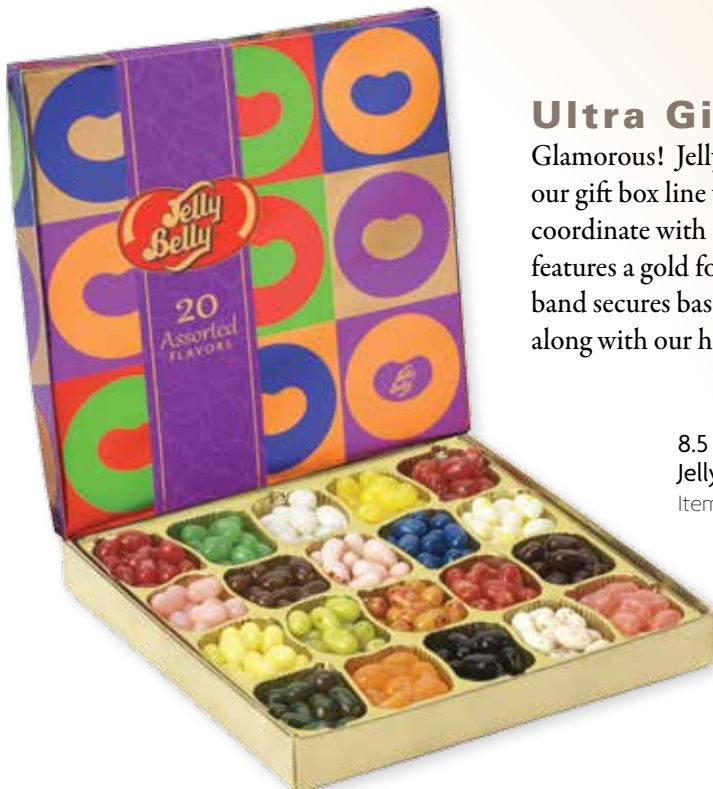

NEW

**Disney®  
Ultra Gift Box**

Disney's favorite characters come to life on this elegant Ultra gift box that Disney® fans will keep long after the jelly beans are gone. Featuring a combination of foil finishes and matte, this gift box is designed to display beautifully with the family of Jelly Belly Disney® Classic gift bags.

8.5 oz. 20-Flavor Jelly Belly®  
Disney® Ultra Gift Box  
Item # 64842 • 10 boxes

Jelly Belly® Silhouette  
Counter Top Display  
Item # 88116 • 1 unit  
*See page 46 for details*

**Ultra Gift Box**

Glamorous! Jelly Belly launches a stunning step-up to our gift box line with the Ultra Gift Box. Designed specially to coordinate with the Jelly Belly gift bag line, this Ultra elegant box features a gold foil base and a dazzling foil lid design. A colorful band secures base and lid to ensure that the box sparkles on shelf along with our high shine gift bag line.