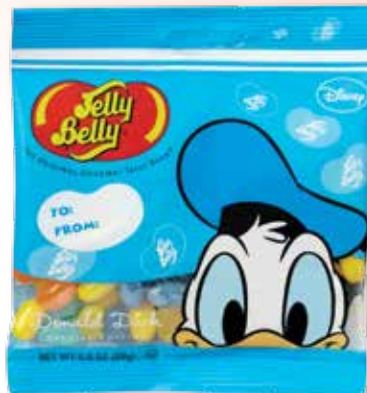

# JELLY BELLY® GRAB & GO® BAGS

NEW

2.8 oz. Disney®/Pixar Cars  
Item # 66313 • 12 bags

NEW

2.8 oz. Star Wars™  
Item # 66314 • 12 bags

See NEW 1 oz  
Disney® and  
Hello Kitty®  
Party Favor Bags  
on Page 29!

NEW

2.8 oz. Disney® Princess  
Item # 66312 • 12 bags

NEW

2.8 oz. Disney® Frozen  
Item # 66315 • 12 bags

## Something for Everyone!

We have expanded our wildly popular line of Disney® Classic Grab & Go bags this year to include other Disney favorites... from Disney® Princesses to Cars, Frozen and Star Wars™! Each fun bag features a special blend of our most popular flavors carefully selected for each character. Perfect for birthday parties and other celebrations.