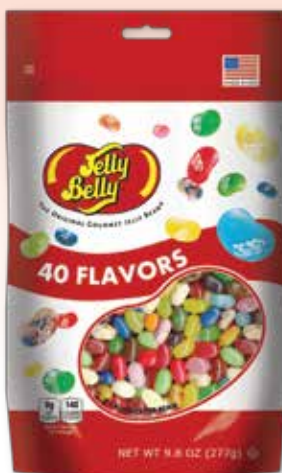

## JELLY BELLY® JELLY BEAN CHOCOLATE DIPS®

Award-winning Jelly Belly Jelly Bean Chocolate Dips® take a dip in rich dark chocolate to bring your customers a tidal wave of deliciousness! Gourmet jelly beans meet up with chocolate. Wow!

2.8 oz. Jelly Bean  
Chocolate Dips® • Strawberry\*  
Item # 42834 • 12 bags

2.8 oz. Jelly Bean  
Chocolate Dips® • Mint\*  
Item # 42833 • 12 bags

2.8 oz. Jelly Bean  
Chocolate Dips® • Coconut\*  
Item # 42832 • 12 bags

2.8 oz. Jelly Bean  
Chocolate Dips® • Orange\*  
Item # 42831 • 12 bags

# JELLY BELLY® BIGGER BAGS

2 lb. Jelly Belly®  
49 Flavors Pouch Bag  
Item # 83748 • 12 pouches

9.8 oz. Jelly Belly®  
40 Flavors Pouch Bag  
Item # 66082 • 12 pouches

9.8 oz. Jelly Belly®  
Kids Mix Pouch Bag  
Item # 66094 • 6 pouches