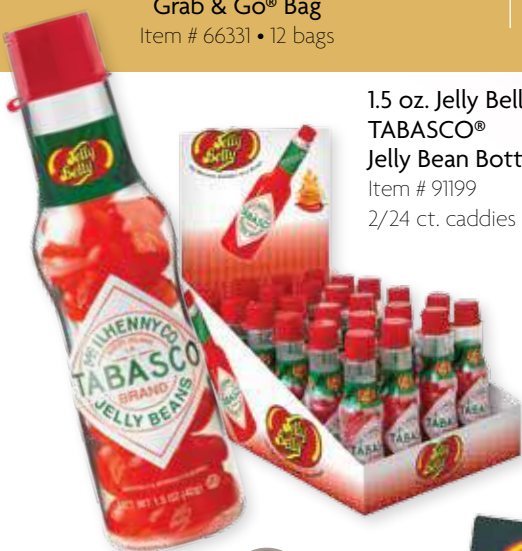

1.5 oz. Jelly Belly®
TABASCO®
Jelly Bean Bottles
Item # 91199
2/24 ct. caddies